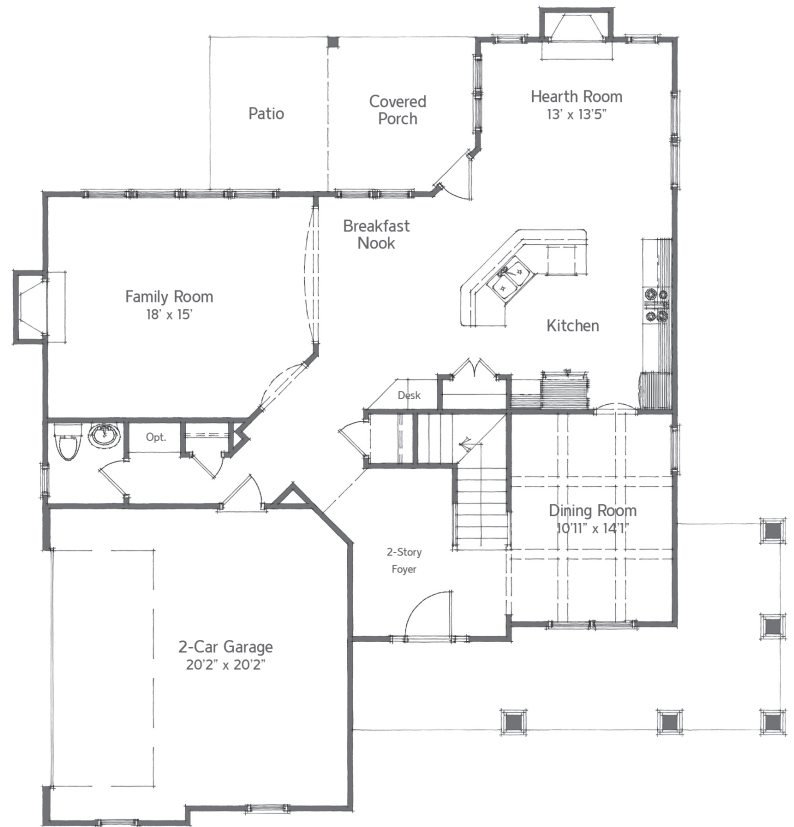

Carlyle

2,549 sq ft

Four bedrooms
Two and a half baths
Family room
Kitchen
Dining room
Breakfast nook
Hearth room
Mud room
2-story foyer
2-car garage

Where a backyard
barbeque is a
standard weekly event

Carlyle

Additional Options:

Bench in mud room

Trey in master

Gourmet kitchen includes:
stainless steel oven/microwave
combo, cooktop & hood

First floor

Second floor